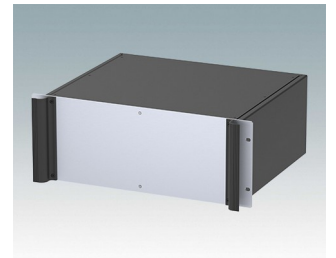

M6219459
COMBIMET 19" 4HEx365mm
Aluminium
Schwarz RAL 9005
177x482.6x365mm