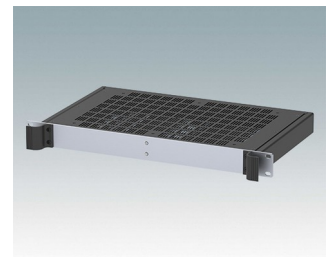

M6219149
COMBIMET 19" 1HEx265mm
Mit Lüftung
Aluminium
Schwarz RAL 9005
43.6x482.6x265mm