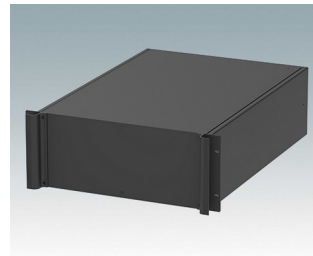

M6219479
COMBIMET 19" 4HEx610mm
Aluminium
Schwarz RAL 9005
177x482.6x609.6mm