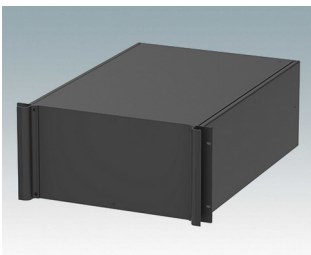

M6219579
COMBIMET 19" 5HEx610mm
Aluminium
Schwarz RAL 9005
221x482.6x609.6mm