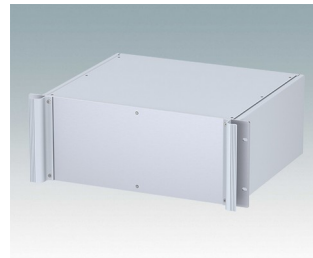

M6219455
COMBIMET 19" 4HEx365mm
Aluminium
Lichtgrau RAL 7035
177x482.6x365mm