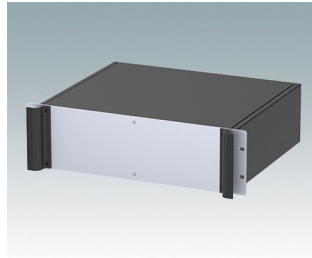

M6219359
COMBIMET 19" 3HEx365mm
Aluminium
Schwarz RAL 9005
132.5x482.6x365mm