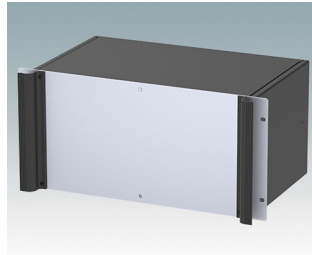

M6219539
COMBIMET 19" 5HEx265mm
Aluminium
Schwarz RAL 9005
221x482.6x265mm